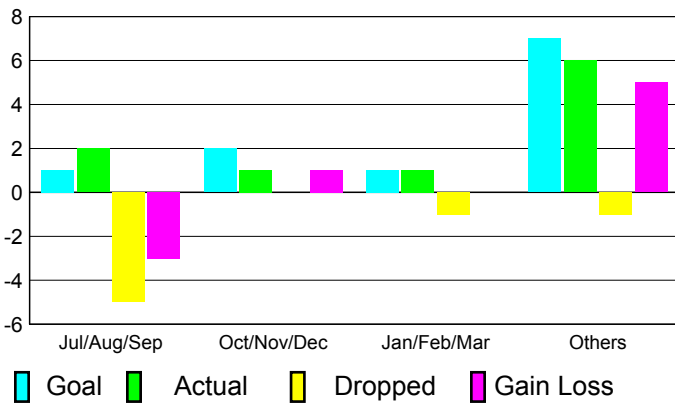

2010-2011 GMT Reports for District (or Undistricted) **District 324B2**

GMT: M NAGARAJAN

Location: INDIA

GMT CA: 6

CLUBS

Club Results
2010-2011

Clubs
2009-2010

Month	New Club Goal	Actual New Clubs	Actual Dropped Clubs	Gain/Loss of Clubs	Gain/Loss of Clubs
Jul/Aug/Sep	1	2	-5	-3	1
Oct/Nov/Dec	2	1	0	1	2
Jan/Feb/Mar	1	1	-1	0	2
Apr/May/Jun	7	6	-1	5	1
Totals	11	10	-7	3	6

Club Results 2010-2011

Goal, New, Dropped, Gain/Loss

Comparison of Club Gain/Loss

Current Year Compared to the Previous Year

YTD Status Quo Clubs 2010-2011

Status Quo Clubs Compared to Status Quo Members

MEMBERSHIP

Membership Results
2010-2011

Membership
2009-2010

Month	Net Memb Goal	Actual New Memb	Actual Dropped Memb	Gain/Loss of Memb	Gain/Loss of Memb
Jul/Aug/Sep	174	252	-403	-151	0
Oct/Nov/Dec	119	290	-174	116	175
Jan/Feb/Mar	94	406	-88	318	133
Apr/May/Jun	505	349	-294	55	44
Totals	892	1297	-959	338	352