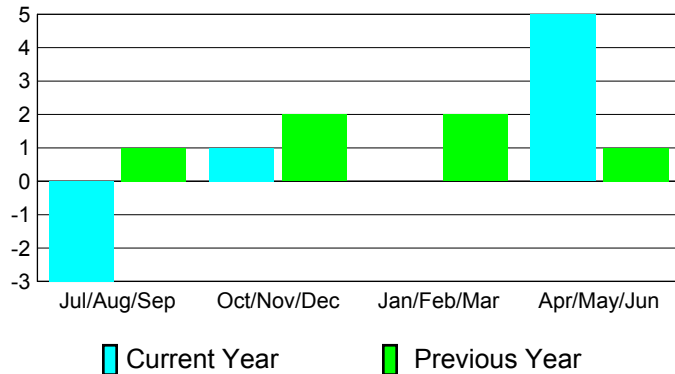

2010-2011 GMT Reports for District (or Undistricted) **District 324B2**

GMT: M NAGARAJAN

Location: INDIA

GMT CA: 6

CLUBS

Club Results
2010-2011

Clubs
2009-2010

Month	New Club Goal	Actual New Clubs	Actual Dropped Clubs	Gain/Loss of Clubs	Gain/Loss of Clubs
Jul/Aug/Sep	1	2	-5	-3	1
Oct/Nov/Dec	2	1	0	1	2
Jan/Feb/Mar	1	1	-1	0	2
Apr/May/Jun	7	6	-1	5	1
Totals	11	10	-7	3	6

Club Results 2010-2011

Goal, New, Dropped, Gain/Loss

Comparison of Club Gain/Loss

Current Year Compared to the Previous Year

YTD Status Quo Clubs 2010-2011

Status Quo Clubs Compared to Status Quo Members

MEMBERSHIP