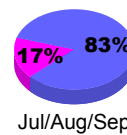

Membership Results
2010-2011

Membership
2009-2010

Month	Net Memb Goal	Actual New Memb	Actual Dropped Memb	Gain/Loss of Memb	Gain/Loss of Memb
Jul/Aug/Sep	174	252	-403	-151	0
Oct/Nov/Dec	119	290	-174	116	175
Jan/Feb/Mar	94	406	-88	318	133
Apr/May/Jun	505	349	-294	55	44
Totals	892	1297	-959	338	352

Membership Results 2010-2011

Goal, New, Dropped, Gain/Loss

Comparison of Membership Gain/Loss

Current Year Compared to the Previous Year

Gender Comparison 2010-2011

■ Male

■ Female