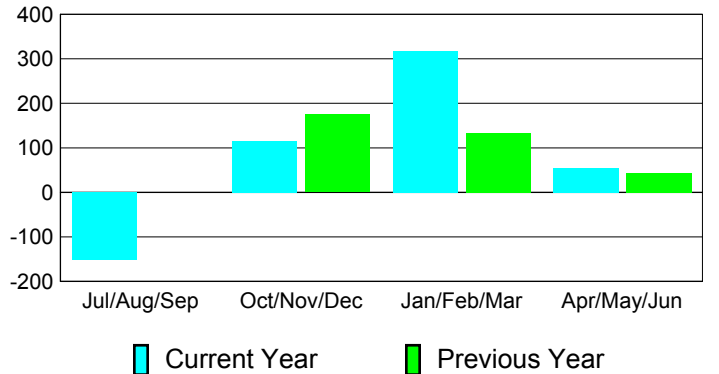

Membership Results
2010-2011

Membership
2009-2010

Month	Net Memb Goal	Actual New Memb	Actual Dropped Memb	Gain/Loss of Memb	Gain/Loss of Memb
Jul/Aug/Sep	174	252	-403	-151	0
Oct/Nov/Dec	119	290	-174	116	175
Jan/Feb/Mar	94	406	-88	318	133
Apr/May/Jun	505	349	-294	55	44
Totals	892	1297	-959	338	352

Membership Results 2010-2011

Goal, New, Dropped, Gain/Loss

Comparison of Membership Gain/Loss

Current Year Compared to the Previous Year

Gender Comparison 2010-2011

■ Male

■ Female