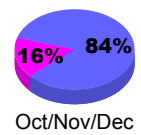

Membership Results
2010-2011

Membership
2009-2010

Month	Net Memb Goal	Actual New Memb	Actual Dropped Memb	Gain/Loss of Memb	Gain/Loss of Memb
Jul/Aug/Sep	174	252	-403	-151	0
Oct/Nov/Dec	119	290	-174	116	175
Jan/Feb/Mar	94	406	-88	318	133
Apr/May/Jun	505	349	-294	55	44
Totals	892	1297	-959	338	352

Membership Results 2010-2011

Goal, New, Dropped, Gain/Loss

Comparison of Membership Gain/Loss

Current Year Compared to the Previous Year

Gender Comparison 2010-2011

■ Male

■ Female