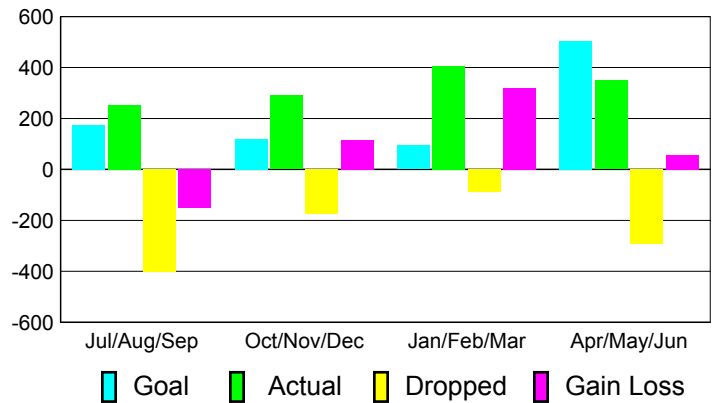

Membership Results 2010-2011

Goal, New, Dropped, Gain/Loss

Comparison of Membership Gain/Loss

Current Year Compared to the Previous Year